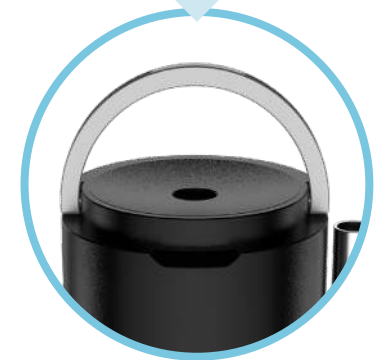

HANDLE IN LID